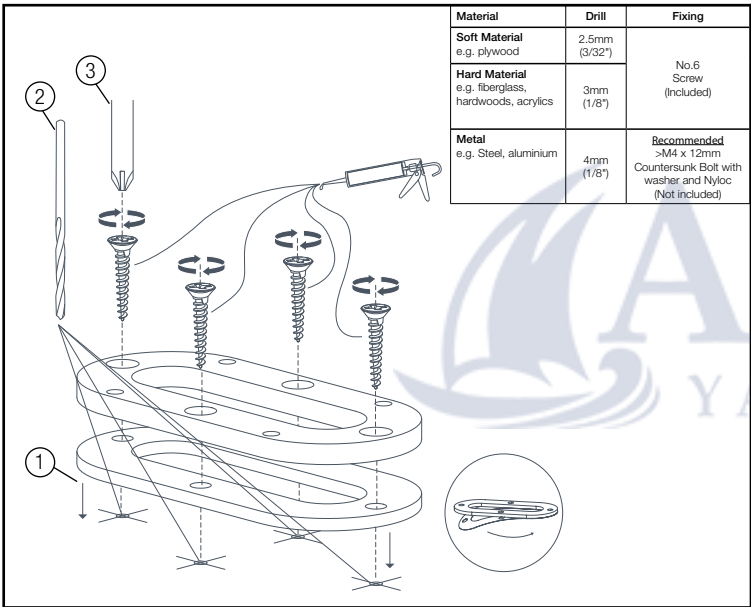

Parts List

| | | |
|--|---|---|
|  |  |  |
| Top x1 | Base x1 | Bung x1 |
|  |  |  |
| Gasket x1 | No.6 x 19mm Screw x4 | Black M4 x 14mm Bolt x4 |

Tools Required

| | |
|---|---|
|  |  |
| Pozi Screwdriver | Silicone |
|  |  |
| ø2.5mm (3/32") ø3mm (1/8") Drill Bit | Required Cable Hole Drill Sizes Max. ø15mm (19/32") |