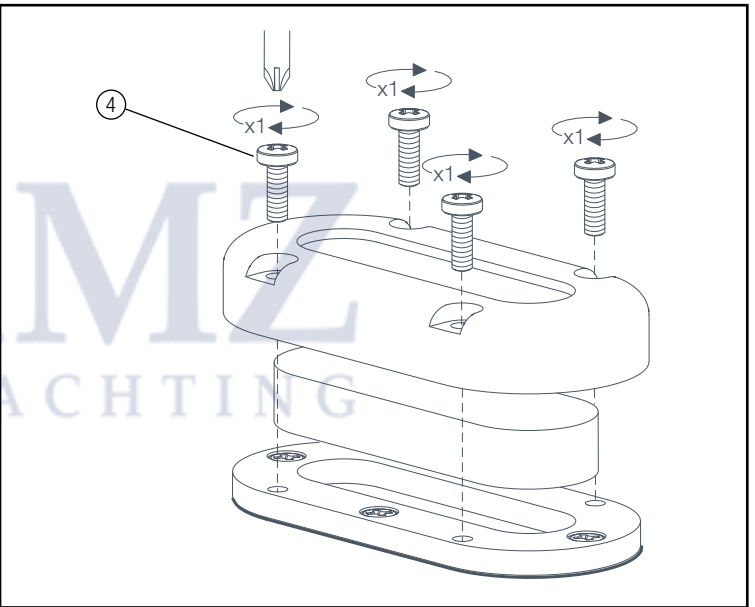

Parts List

| | | |
|--|---|---|
|  |  |  |
| Top x1 | Base x1 | Bung x1 |
|  |  |  |
| Gasket x1 | No.6 x 19mm Screw x4 | Black M4 x 14mm Bolt x4 |

Tools Required

| | |
|---|---|
|  |  |
| Pozi Screwdriver | Silicone |
|  |  |
| ø2.5mm (3/32") ø3mm (1/8") Drill Bit | Required Cable Hole Drill Sizes Max. ø15mm (19/32") |